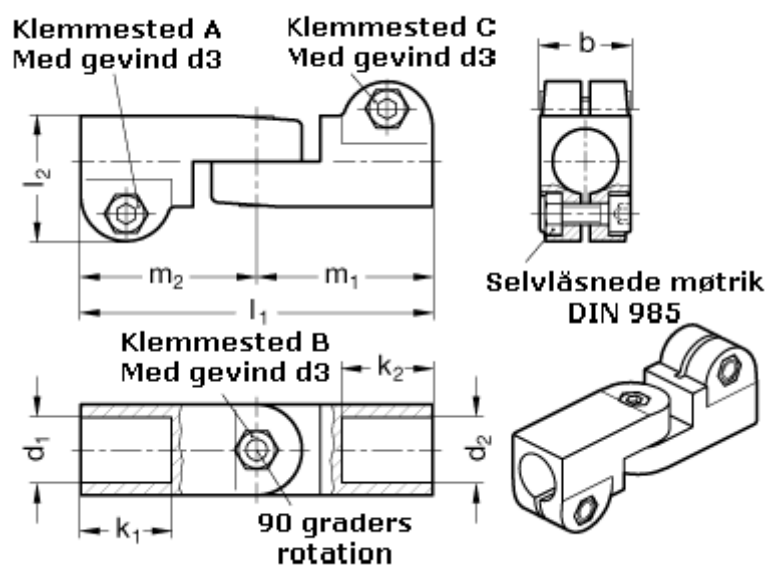

Article number: 20285B16B162SW

Description: E+G Swivel clamp connector joint
GN285-B16-B16-2-SW

Measures

$b = 25$	$m_1 = 48.5$
$d_1 = B16$	$m_2 = 48.5$
$d_2 = B16$	
$d_3 = M 6$	
$k_1 = 25$	
$k_2 = 25$	
$l_1 = 97$	
$l_2 = 34.5$	